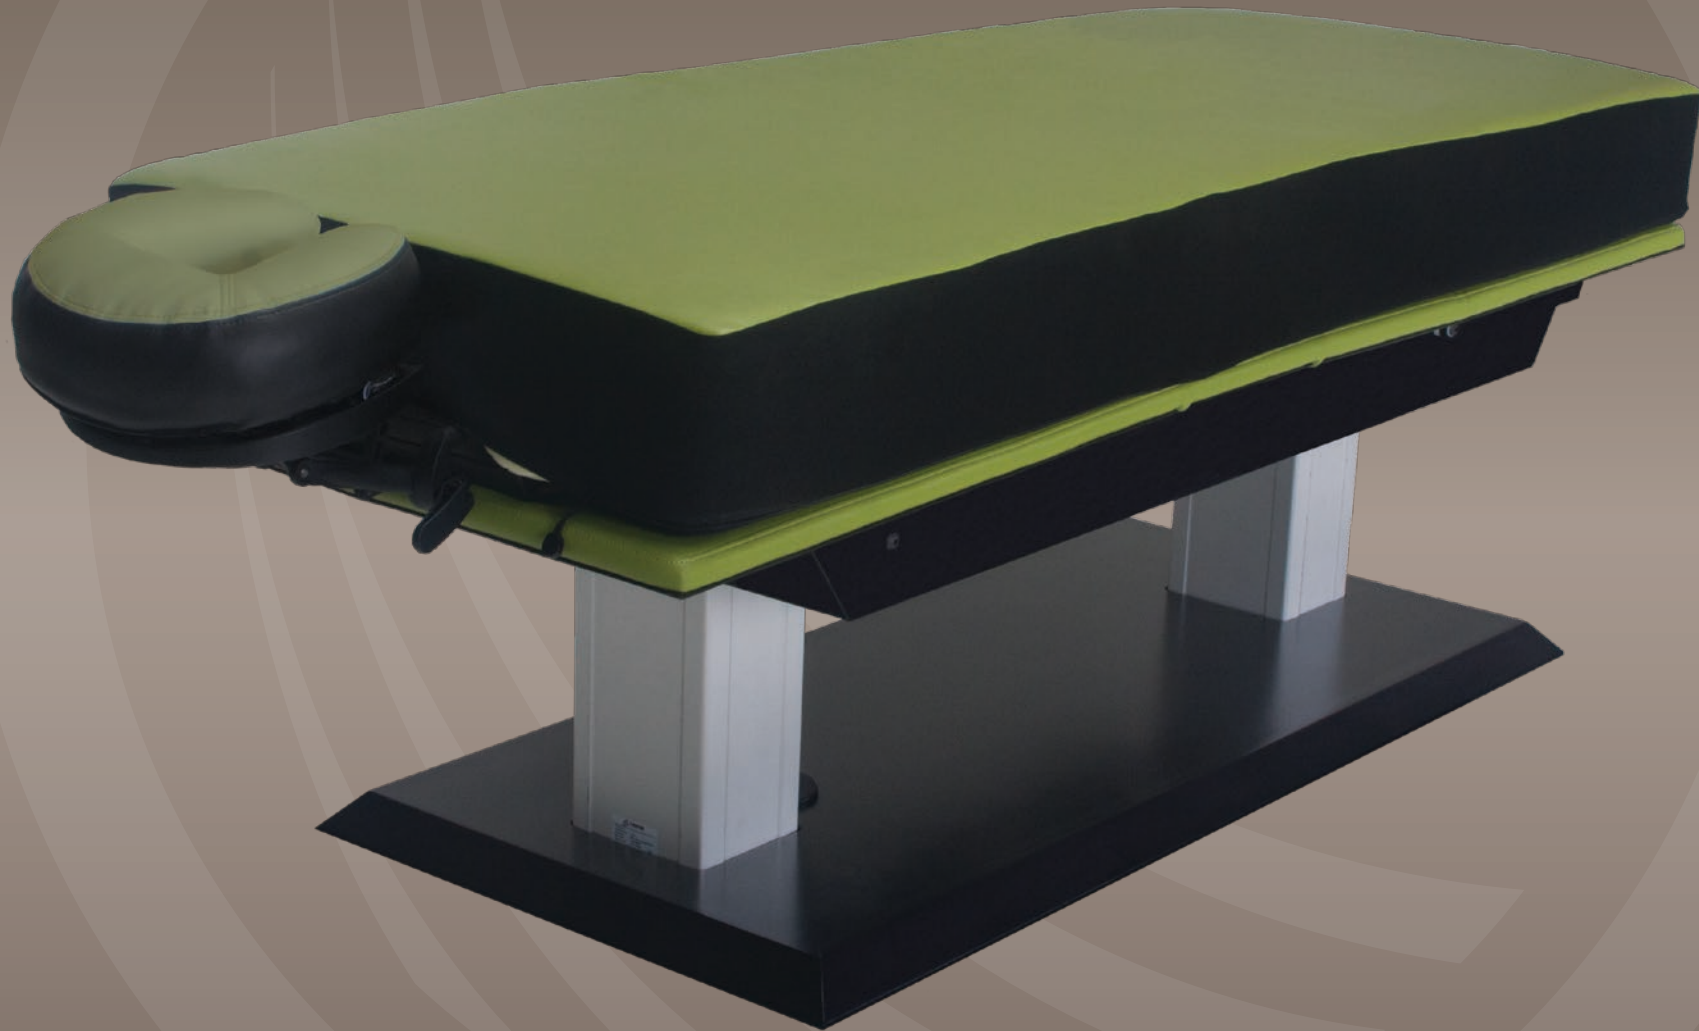

ASPEN GT™ MULTIPURPOSE TREATMENT TABLE

ULTRALUX • MODERN • RELIABLE

LIVING EARTH
C R A F T S.®

STRATA GT™ SPA MATTRESS SYSTEM WITH HEXAGEL™ • HARDWOOD DESIGNER BASE
DUAL COLUMN ELECTRIC LIFTS • FULLY ARTICULATING SALON TOP • ERGONOMIC HAND CONTROL • TRENDLENBURG TILT

Specifications

- Width Options: 28", 30", 32" (71 cm, 76 cm, 81 cm)
- Length: 73" (185 cm)
- Height Range: 25"- 35", (64 cm - 89 cm)
- Recommended Lift Capacity: 625 lbs (283 kg)

Table Power

- 110V / 220V available
 - International plug options
-  listed motors & controls | 

ASPEN GT™

MULTIPURPOSE TREATMENT TABLE

The Aspen GT™, the supercharged version of the classic Aspen multipurpose treatment table, features a removable Strata GT™ 7" spa mattress with a proprietary Hexagel™ layer providing the perfect balance between softness and response. The Strata GT offers an extended height range with unsurpassed client comfort on a stylish modern dual pedestal base.

FEATURES

- Programmable, all electric salon top
- Removable Strata GT™ 7" mattress with Hexagel™
- Sleek, milled hardwood base.
- Dual hand and foot controls for easy client positioning.
- Hand-upholstered in eco-friendly Natursoft™ fabric (13 color options)